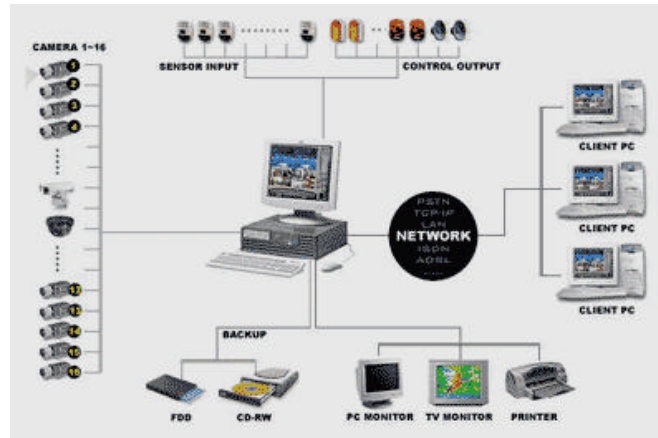

- Network
  - Real-time monitoring and multi-channel searching via Network.
  - Controlling network user to access.
  - Recording data from client system.
  - Multitple-Server Remote Access manager tool
  - Pan/Tilt control from remote site.
- Others
  - Watch-dog function.
  - TV Output.

DVR Configuration

Call 304-932-4064 Fax 1-253-645-4823- Address: 44 Michigan Ave, Smithers WV 2518